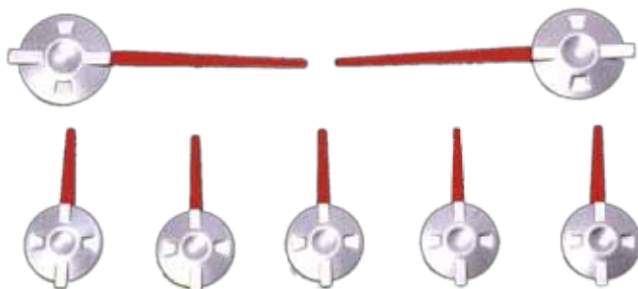

## NEEDLES / LENSES

Complete your interior gauge transformation with a set of custom needles and a new lens from US Speedo! Needles are available for most newer GM, Ford and Dodge trucks and SUV's. Lenses are available for newer GM trucks and SUV's. Check the application guide for vehicle models.