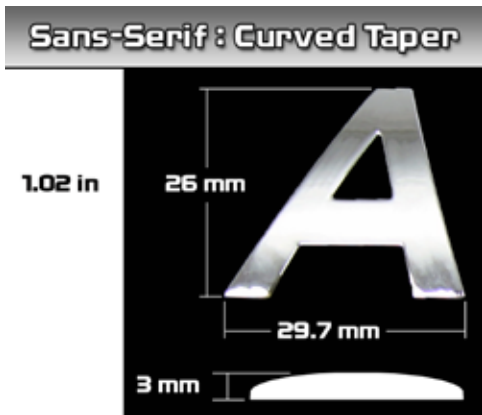

3D Chrome Letters

CUSTOM CHROME LETTERS

US Speedo offers custom chrome letters to stick on virtually any surface. Customize your car, boat, motorcycle, or anything you can imagine.

The possibilities are endless!